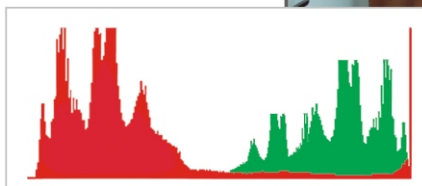

TVC1323C

Telecamera Wide Dynamic Range 1/3" a colori
SONY CCD 470tvl 230v

Wide Dynamic Range 1/3" color SONY CCD 470tvl 230v

Caméra Wide Dynamic Range 1/3" couleurs SONY CCD 470tvl 230v